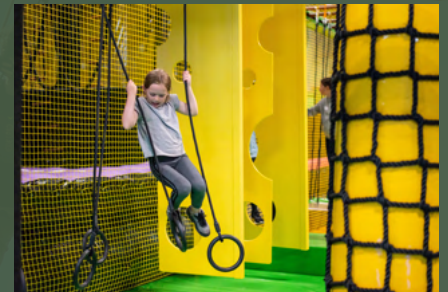

Ninja Course

Inspired by ITV's hit programme Ninja Warrior UK, this course will put your endurance, agility and balance to the test in a fun and safe environment.